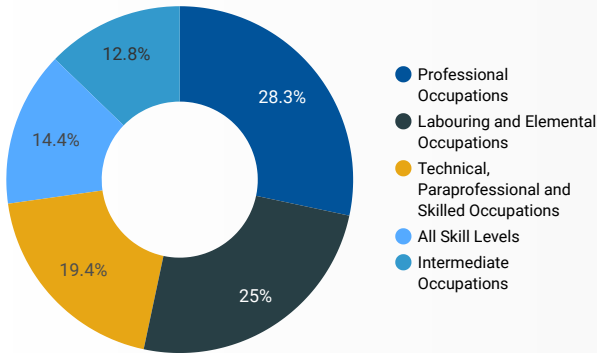

1 - 100 / 431 < >

JOB-SEEKER REFERRALS Job Postings: **7,801** Employers: **1,899** Services: **32**

INTERACTIONS BY TOOL

11,304

INTERACTIONS BY AGE GROUP

INTERACTIONS BY GENDER

NOTE: The website data by location is data collected by Google Analytics and cannot be filtered using the age range, gender or tool filters at the top of the page.

Source: Job search data is collected from user interactions with the job finding tools on the workinsimcoecounty.ca website.

FILTER

AGE GROUP ▾

GENDER ▾

TOOL ▾

INTEREST BY SKILL TYPE

INTEREST BY SKILL LEVEL