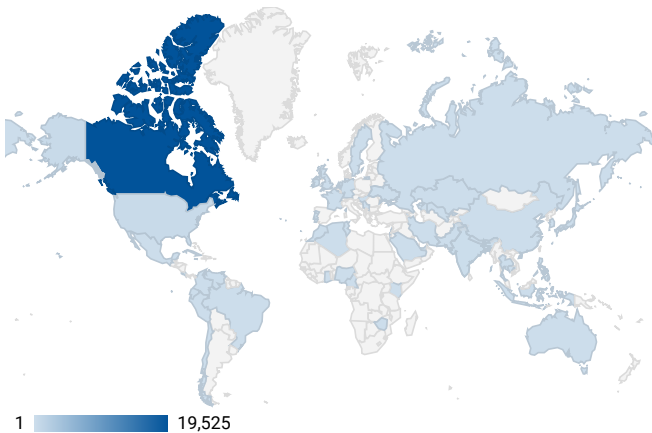

FILTER **AGE GROUP** ▾ **GENDER** ▾ **TOOL** ▾

JOB SEARCH TRAFFIC BY LOCATION

City	Users	Pageviews ▾
1. Barrie	921	4,245
2. Toronto	1,138	3,914
3. (not set)	500	1,289
4. Orillia	231	1,180
5. New Tecumseth	194	828
6. Bradford West ...	82	663
7. Midland	113	456
8. Collingwood	139	455
9. London	157	372
1... Innisfil	106	334
1... Newmarket	81	322
1... Montreal	110	307
1... Ottawa	55	281
1... Angus	57	201
1... Mississauga	59	187
1... Vaughan	61	157
1... Kitchener	33	141
1... Dublin	29	128
1... Ashburn	119	125
2... Calgary	54	124
2... Brampton	51	113

1 - 100 / 431 < >

JOB-SEEKER REFERRALS Job Postings: **7,801** Employers: **1,899** Services: **32**

INTERACTIONS BY TOOL

11,304

INTERACTIONS BY AGE GROUP

INTERACTIONS BY GENDER

NOTE: The website data by location is data collected by Google Analytics and cannot be filtered using the age range, gender or tool filters at the top of the page.