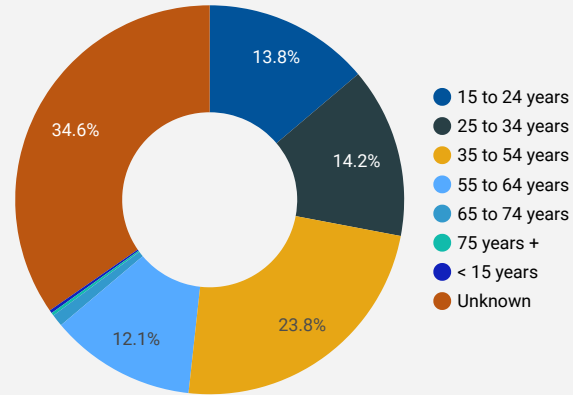

FILTER **AGE GROUP** ▾ **GENDER** ▾ **TOOL** ▾

JOB SEARCH TRAFFIC BY LOCATION

City	Users	Pageviews ▾
1. Barrie	921	4,245
2. Toronto	1,138	3,914
3. (not set)	500	1,289
4. Orillia	231	1,180
5. New Tecumseth	194	828
6. Bradford West ...	82	663
7. Midland	113	456
8. Collingwood	139	455
9. London	157	372
1... Innisfil	106	334
1... Newmarket	81	322
1... Montreal	110	307
1... Ottawa	55	281
1... Angus	57	201
1... Mississauga	59	187
1... Vaughan	61	157
1... Kitchener	33	141
1... Dublin	29	128
1... Ashburn	119	125
2... Calgary	54	124
2... Brampton	51	113

1 - 100 / 431 < >

JOB-SEEKER REFERRALS Job Postings: **7,801** Employers: **1,899** Services: **32**

INTERACTIONS BY TOOL

11,304

INTERACTIONS BY AGE GROUP

INTERACTIONS BY GENDER

NOTE: The website data by location is data collected by Google Analytics and cannot be filtered using the age range, gender or tool filters at the top of the page.