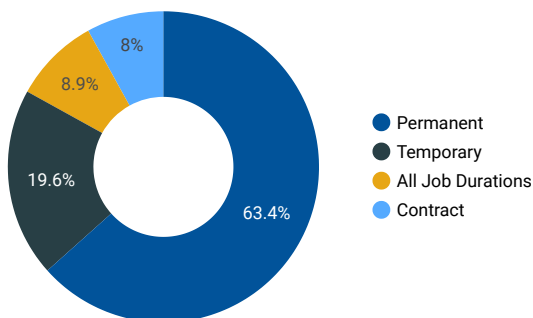

INTEREST BY JOB DURATION

TOP EMPLOYERS & AGENCIES

EMPLOYER	POSTINGS ▾
Simcoe County District School Board	164
Kijiji Jobs	101
Royal Victoria Regional Health Centre	69
The Staffing Connection	67
Town of Collingwood	44
Georgian College	43
Sienna Senior Living	43
City of Orillia	39
Friday Harbour Resort	36
Simcoe Muskoka Catholic District School Board	36
Randstad Canada	35
Orillia Soldiers' Memorial Hospital	32
Waypoint Centre for Mental Health Care	31
Walker Industries Holdings Ltd.	30

1 - 50 / 1898 < >

TOP OCCUPATIONS

4-DIGIT NOC CODES	POSTINGS ▾
Retail salespersons	454
Administrative assistants	379
Other customer and information services represen...	342
Material handlers	199
Receptionists	163
Construction trades helpers and labourers	157
Home support workers| housekeepers and related ...	152
Light duty cleaners	141
Cooks	140
Transport truck drivers	138
Food counter attendants| kitchen helpers and relat...	132
Food and beverage servers	120
Janitors| caretakers and building superintendents	118
Early childhood educators and assistants	117

1 - 50 / 309 < >