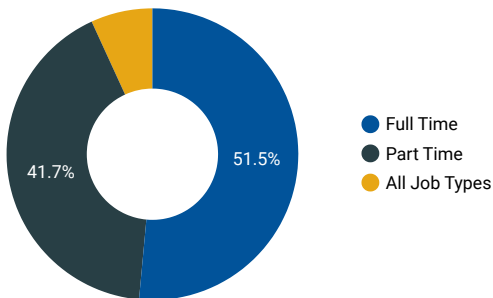

INTEREST BY JOB TYPE