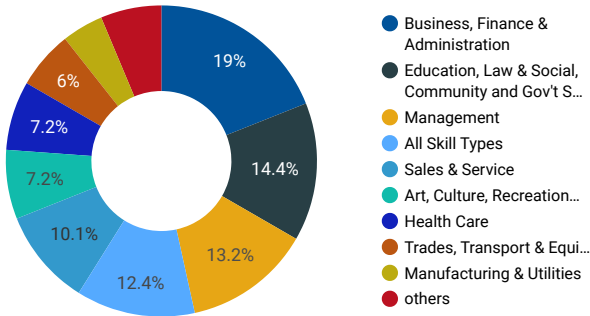

1 - 100 / 431 < >

JOB-SEEKER REFERRALS Job Postings: **7,801** Employers: **1,899** Services: **32**

INTERACTIONS BY TOOL

11,304

INTERACTIONS BY AGE GROUP

INTERACTIONS BY GENDER

NOTE: The website data by location is data collected by Google Analytics and cannot be filtered using the age range, gender or tool filters at the top of the page.

Source: Job search data is collected from user interactions with the job finding tools on the workinsimcoecounty.ca website.

FILTER

AGE GROUP ▾

GENDER ▾

TOOL ▾

INTEREST BY SKILL TYPE

INTEREST BY SKILL LEVEL