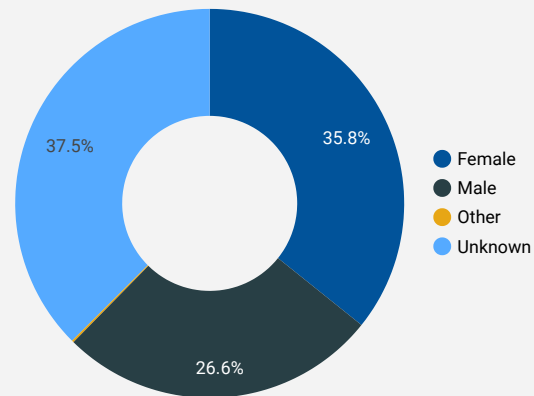

FILTER **AGE GROUP** ▾ **GENDER** ▾ **TOOL** ▾

JOB SEARCH TRAFFIC BY LOCATION

City	Users	Pageviews ▾
1. Barrie	921	4,245
2. Toronto	1,138	3,914
3. (not set)	500	1,289
4. Orillia	231	1,180
5. New Tecumseth	194	828
6. Bradford West ...	82	663
7. Midland	113	456
8. Collingwood	139	455
9. London	157	372
1... Innisfil	106	334
1... Newmarket	81	322
1... Montreal	110	307
1... Ottawa	55	281
1... Angus	57	201
1... Mississauga	59	187
1... Vaughan	61	157
1... Kitchener	33	141
1... Dublin	29	128
1... Ashburn	119	125
2... Calgary	54	124
2... Brampton	51	113

1 - 100 / 431 < >

JOB-SEEKER REFERRALS Job Postings: **7,801** Employers: **1,899** Services: **32**

INTERACTIONS BY TOOL

11,304

INTERACTIONS BY AGE GROUP

INTERACTIONS BY GENDER

NOTE: The website data by location is data collected by Google Analytics and cannot be filtered using the age range, gender or tool filters at the top of the page.