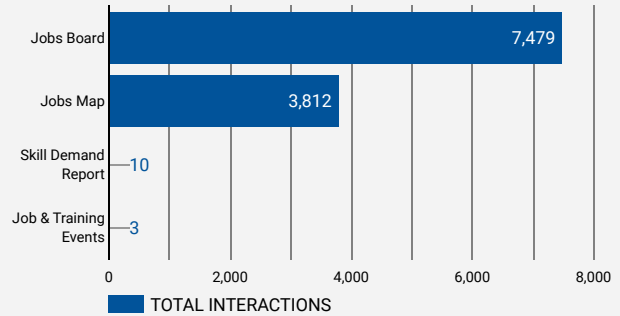

FILTER **AGE GROUP** ▾ **GENDER** ▾ **TOOL** ▾

JOB SEARCH TRAFFIC BY LOCATION

City	Users	Pageviews ▾
1. Barrie	921	4,245
2. Toronto	1,138	3,914
3. (not set)	500	1,289
4. Orillia	231	1,180
5. New Tecumseth	194	828
6. Bradford West ...	82	663
7. Midland	113	456
8. Collingwood	139	455
9. London	157	372
1... Innisfil	106	334
1... Newmarket	81	322
1... Montreal	110	307
1... Ottawa	55	281
1... Angus	57	201
1... Mississauga	59	187
1... Vaughan	61	157
1... Kitchener	33	141
1... Dublin	29	128
1... Ashburn	119	125
2... Calgary	54	124
2... Brampton	51	113

1 - 100 / 431 < >

JOB-SEEKER REFERRALS Job Postings: **7,801** Employers: **1,899** Services: **32**

INTERACTIONS BY TOOL

11,304

INTERACTIONS BY AGE GROUP

INTERACTIONS BY GENDER

NOTE: The website data by location is data collected by Google Analytics and cannot be filtered using the age range, gender or tool filters at the top of the page.