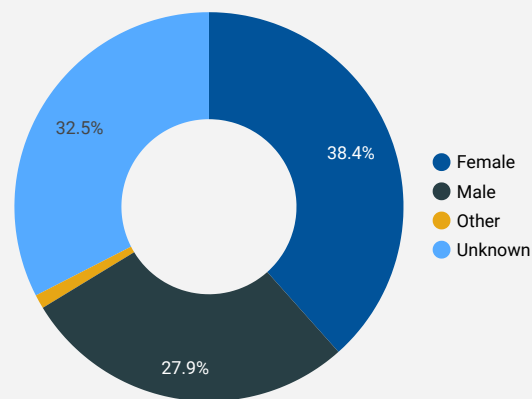

FILTER

AGE GROUP ▾

GENDER ▾

TOOL ▾

JOB SEARCH TRAFFIC BY LOCATION

City	Users	Pageviews ▾
1. Barrie	642	3,554
2. Toronto	908	2,974
3. (not set)	374	1,572
4. Orillia	154	1,186
5. Collingwood	141	669
6. Bradford West ...	58	616
7. New Tecumseth	112	431
8. Montreal	95	289
9. London	91	265
1... Ottawa	44	260
1... Midland	69	253
1... Innisfil	55	202
1... Angus	32	186
1... Springwater	12	179
1... Newmarket	38	164
1... Vaughan	38	121
1... Brampton	42	109
1... Mississauga	46	108
1... Hamilton	47	106
2... Hearst	25	101
2... Amos	21	87

1 - 100 / 394 < >

JOB-SEEKER REFERRALS

Job Postings

5,166

Employers

1,646

Services

INTERACTIONS BY TOOL

7,352

INTERACTIONS BY AGE GROUP

INTERACTIONS BY GENDER

NOTE: The website data by location is data collected by Google Analytics and cannot be filtered using the age range, gender or tool filters at the top of the page.