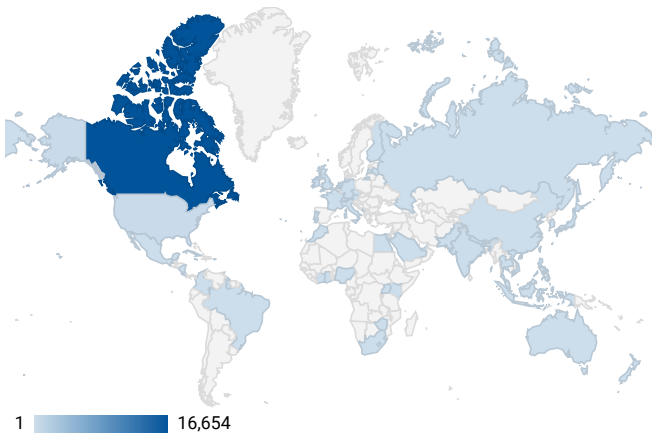

FILTER

AGE GROUP ▾

GENDER ▾

TOOL ▾

JOB SEARCH TRAFFIC BY LOCATION

City	Users	Pageviews ▾
1. Barrie	642	3,554
2. Toronto	908	2,974
3. (not set)	374	1,572
4. Orillia	154	1,186
5. Collingwood	141	669
6. Bradford West ...	58	616
7. New Tecumseth	112	431
8. Montreal	95	289
9. London	91	265
1... Ottawa	44	260
1... Midland	69	253
1... Innisfil	55	202
1... Angus	32	186
1... Springwater	12	179
1... Newmarket	38	164
1... Vaughan	38	121
1... Brampton	42	109
1... Mississauga	46	108
1... Hamilton	47	106
2... Hearst	25	101
2... Amos	21	87

1 - 100 / 394 < >

JOB-SEEKER REFERRALS

Job Postings

5,166

Employers

1,646

Services

INTERACTIONS BY TOOL

7,352

INTERACTIONS BY AGE GROUP

INTERACTIONS BY GENDER

NOTE: The website data by location is data collected by Google Analytics and cannot be filtered using the age range, gender or tool filters at the top of the page.