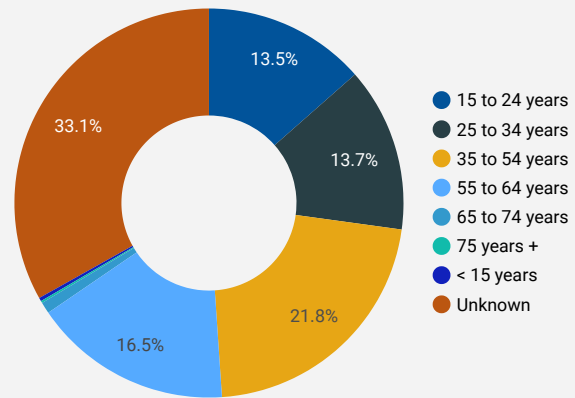

FILTER

AGE GROUP ▾

GENDER ▾

TOOL ▾

JOB SEARCH TRAFFIC BY LOCATION

City	Users	Pageviews ▾
1. Barrie	642	3,554
2. Toronto	908	2,974
3. (not set)	374	1,572
4. Orillia	154	1,186
5. Collingwood	141	669
6. Bradford West ...	58	616
7. New Tecumseth	112	431
8. Montreal	95	289
9. London	91	265
1... Ottawa	44	260
1... Midland	69	253
1... Innisfil	55	202
1... Angus	32	186
1... Springwater	12	179
1... Newmarket	38	164
1... Vaughan	38	121
1... Brampton	42	109
1... Mississauga	46	108
1... Hamilton	47	106
2... Hearst	25	101
2... Amos	21	87

1 - 100 / 394 < >

JOB-SEEKER REFERRALS

Job Postings

5,166

Employers

1,646

Services

INTERACTIONS BY TOOL

7,352

INTERACTIONS BY AGE GROUP

INTERACTIONS BY GENDER

NOTE: The website data by location is data collected by Google Analytics and cannot be filtered using the age range, gender or tool filters at the top of the page.