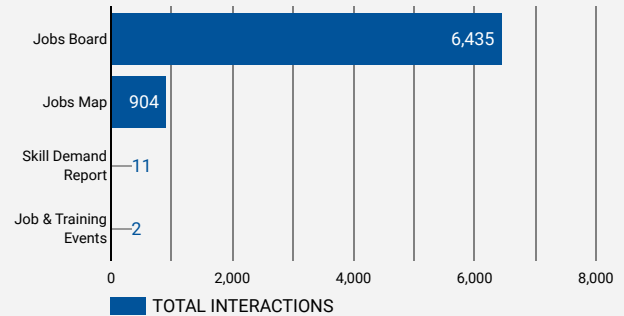

FILTER

AGE GROUP ▾

GENDER ▾

TOOL ▾

JOB SEARCH TRAFFIC BY LOCATION

City	Users	Pageviews ▾
1. Barrie	642	3,554
2. Toronto	908	2,974
3. (not set)	374	1,572
4. Orillia	154	1,186
5. Collingwood	141	669
6. Bradford West ...	58	616
7. New Tecumseth	112	431
8. Montreal	95	289
9. London	91	265
1... Ottawa	44	260
1... Midland	69	253
1... Innisfil	55	202
1... Angus	32	186
1... Springwater	12	179
1... Newmarket	38	164
1... Vaughan	38	121
1... Brampton	42	109
1... Mississauga	46	108
1... Hamilton	47	106
2... Hearst	25	101
2... Amos	21	87

1 - 100 / 394 < >

JOB-SEEKER REFERRALS

Job Postings

5,166

Employers

1,646

Services

INTERACTIONS BY TOOL

7,352

INTERACTIONS BY AGE GROUP

INTERACTIONS BY GENDER

NOTE: The website data by location is data collected by Google Analytics and cannot be filtered using the age range, gender or tool filters at the top of the page.