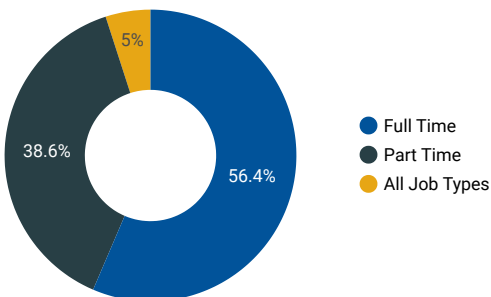

INTEREST BY JOB TYPE