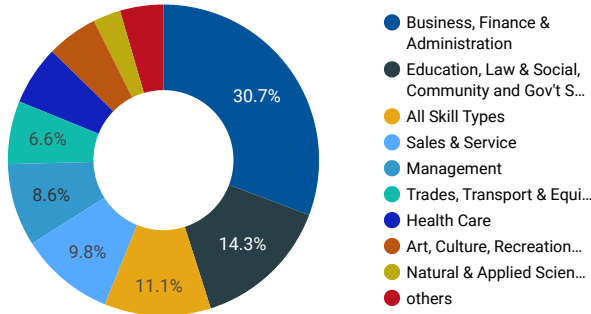

1 - 100 / 394 < >

JOB-SEEKER REFERRALS

Job Postings

5,166

Employers

1,646

Services

INTERACTIONS BY TOOL

7,352

INTERACTIONS BY AGE GROUP

INTERACTIONS BY GENDER

NOTE: The website data by location is data collected by Google Analytics and cannot be filtered using the age range, gender or tool filters at the top of the page.

Source: Job search data is collected from user interactions with the job finding tools on the workinsimcoecounty.ca website.

FILTER **AGE GROUP** ▾ **GENDER** ▾ **TOOL** ▾

INTEREST BY SKILL TYPE

INTEREST BY SKILL LEVEL