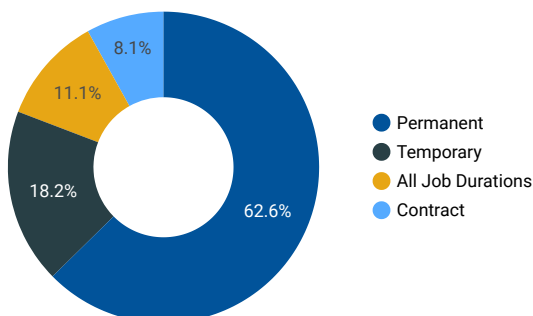

INTEREST BY JOB DURATION

TOP EMPLOYERS & AGENCIES

EMPLOYER	POSTINGS ▾
Simcoe County District School Board	139
Georgian College	72
Royal Victoria Regional Health Centre	64
Kijiji Jobs	61
Spectra Aluminum Products Ltd	50
Waypoint Centre for Mental Health Care	35
County of Simcoe	34
City of Barrie	24
Sienna Senior Living	23
City of Orillia	23
PeopleReady	22
Vertical Staffing Resources	22
Orillia Soldiers' Memorial Hospital	21
The Staffing Connection	20

1 - 50 / 1645 < >

TOP OCCUPATIONS

4-DIGIT NOC CODES	POSTINGS ▾
Administrative assistants	261
Retail salespersons	225
Other customer and information services represen...	223
Receptionists	211
Material handlers	125
Home support workers| housekeepers and related ...	97
Landscaping and grounds maintenance labourers	81
Construction trades helpers and labourers	78
Social and community service workers	72
Delivery and courier service drivers	70
Light duty cleaners	70
Cooks	66
Transport truck drivers	64
Store shelf stockers| clerks and order fillers	54

1 - 50 / 270 < >