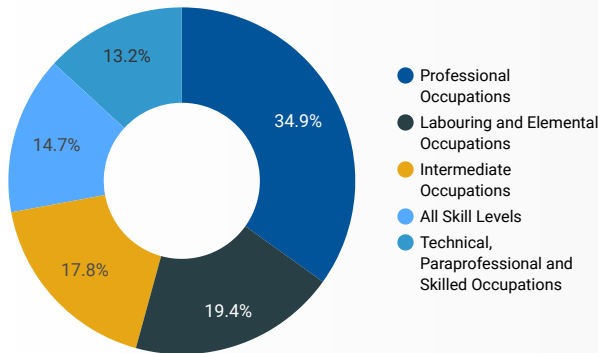

1 - 100 / 394 < >

JOB-SEEKER REFERRALS

Job Postings

5,166

Employers

1,646

Services

INTERACTIONS BY TOOL

7,352

INTERACTIONS BY AGE GROUP

INTERACTIONS BY GENDER

NOTE: The website data by location is data collected by Google Analytics and cannot be filtered using the age range, gender or tool filters at the top of the page.

Source: Job search data is collected from user interactions with the job finding tools on the workinsimcoecounty.ca website.

FILTER **AGE GROUP** ▾ **GENDER** ▾ **TOOL** ▾

INTEREST BY SKILL TYPE

INTEREST BY SKILL LEVEL