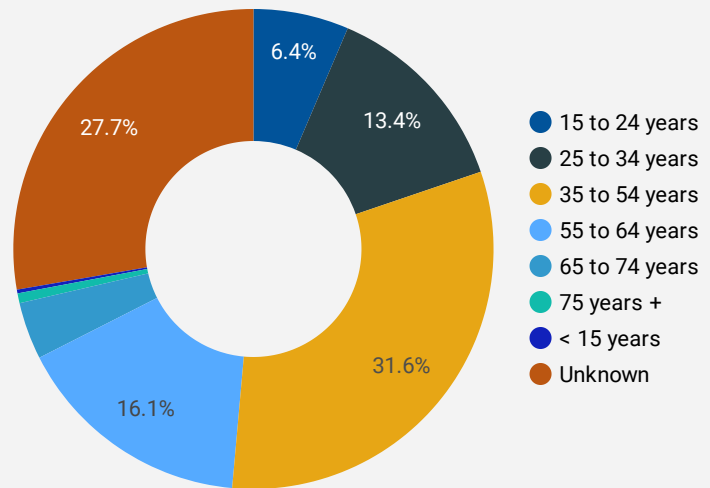

FILTER

AGE GROUP ▾

GENDER ▾

TOOL ▾

JOB SEARCH TRAFFIC BY LOCATION

	City	Users	Pageviews ▾
1.	Barrie	492	2,983
2.	Toronto	504	2,195
3.	(not set)	218	1,423
4.	Orillia	160	1,084
5.	New Tecumseth	177	1,080
6.	Collingwood	86	527
7.	Bradford West Gwilli...	42	382
8.	London	88	348
9.	Midland	62	327
10.	Innisfil	60	249
11.	Angus	36	145
12.	Port McNicoll	21	118
13.	Newmarket	29	116
14.	Penetanguishene	14	112
15.	Ottawa	20	99
16.	Springwater	6	98
17.	Mississauga	22	88
18.	Hamilton	27	78
19.	Aurora	10	69
20.	Brampton	14	66
21.	Quinte West	13	64

1 - 100 / 224 < >

1 4,278

JOB-SEEKER REFERRALS

Job Postings

6,333

Employers

1,490

Services

6

INTERACTIONS BY TOOL

8,603

INTERACTIONS BY AGE GROUP

INTERACTIONS BY GENDER

NOTE: The website data by location is data collected by Google Analytics and cannot be filtered using the age range, gender or tool filters at the top of the page.