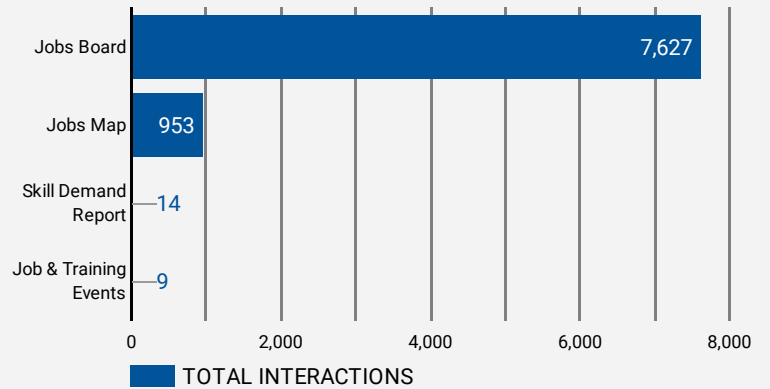

FILTER

AGE GROUP ▾

GENDER ▾

TOOL ▾

JOB SEARCH TRAFFIC BY LOCATION

	City	Users	Pageviews ▾
1.	Barrie	492	2,983
2.	Toronto	504	2,195
3.	(not set)	218	1,423
4.	Orillia	160	1,084
5.	New Tecumseth	177	1,080
6.	Collingwood	86	527
7.	Bradford West Gwilli...	42	382
8.	London	88	348
9.	Midland	62	327
10.	Innisfil	60	249
11.	Angus	36	145
12.	Port McNicoll	21	118
13.	Newmarket	29	116
14.	Penetanguishene	14	112
15.	Ottawa	20	99
16.	Springwater	6	98
17.	Mississauga	22	88
18.	Hamilton	27	78
19.	Aurora	10	69
20.	Brampton	14	66
21.	Quinte West	13	64

1 - 100 / 224 < >

1 4,278

JOB-SEEKER REFERRALS

Job Postings

6,333

Employers

1,490

Services

6

INTERACTIONS BY TOOL

8,603

INTERACTIONS BY AGE GROUP

INTERACTIONS BY GENDER

NOTE: The website data by location is data collected by Google Analytics and cannot be filtered using the age range, gender or tool filters at the top of the page.