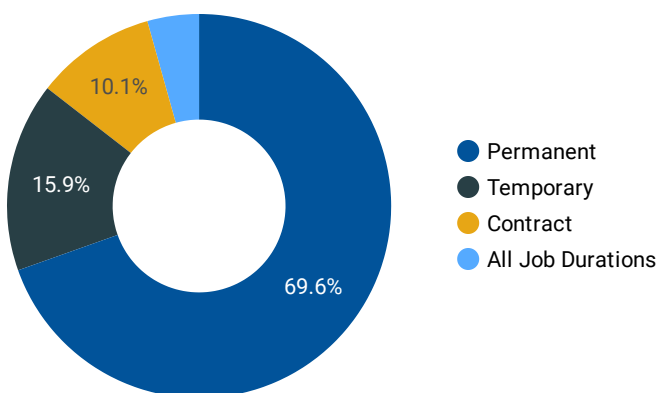

INTEREST BY JOB DURATION

TOP EMPLOYERS & AGENCIES

EMPLOYER	POSTINGS ▾
Simcoe County District School Board	206
Kijiji Jobs	99
Royal Victoria Regional Health Centre	93
Georgian College	85
Orillia Soldiers' Memorial Hospital	61
Sienna Senior Living	57
Randstad	44
Simcoe Muskoka Catholic District School Board	44
Honda Canada	43
Waypoint Centre for Mental Health Care	41
Adzuna	37
Manpower Canada	37
City of Barrie	35
Friday Harbour Resort	35

1 - 50 / 1489 < >

TOP OCCUPATIONS

4-DIGIT NOC CODES	POSTINGS ▾
Administrative assistants	284
Retail salespersons	213
Other customer and information services represen...	154
Home support workers| housekeepers and related ...	154
General office support workers	119
Receptionists	114
Material handlers	103
Delivery and courier service drivers	102
Social and community service workers	98
Light duty cleaners	96
Food counter attendants| kitchen helpers and rela...	93
Janitors| caretakers and building superintendents	74
Retail and wholesale trade managers	70
Transport truck drivers	68

1 - 50 / 268 < >