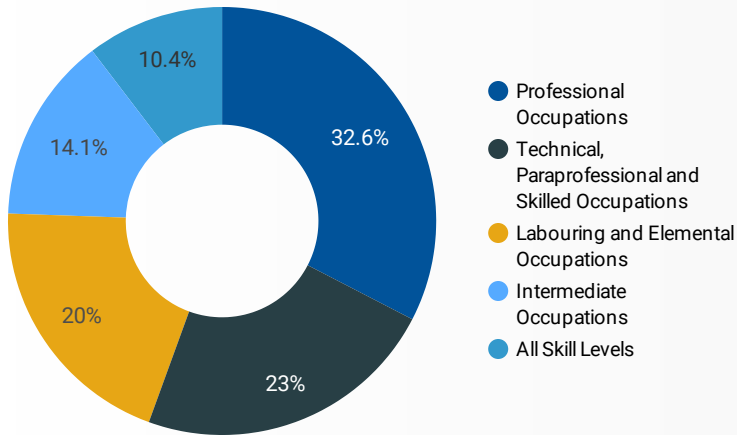

6

INTERACTIONS BY TOOL

8,603

INTERACTIONS BY AGE GROUP

INTERACTIONS BY GENDER

NOTE: The website data by location is data collected by Google Analytics and cannot be filtered using the age range, gender or tool filters at the top of the page.

Source: Job search data is collected from user interactions with the job finding tools on the workinsimcoecounty.ca website.

FILTER

AGE GROUP ▾

GENDER ▾

TOOL ▾

INTEREST BY SKILL TYPE

INTEREST BY SKILL LEVEL