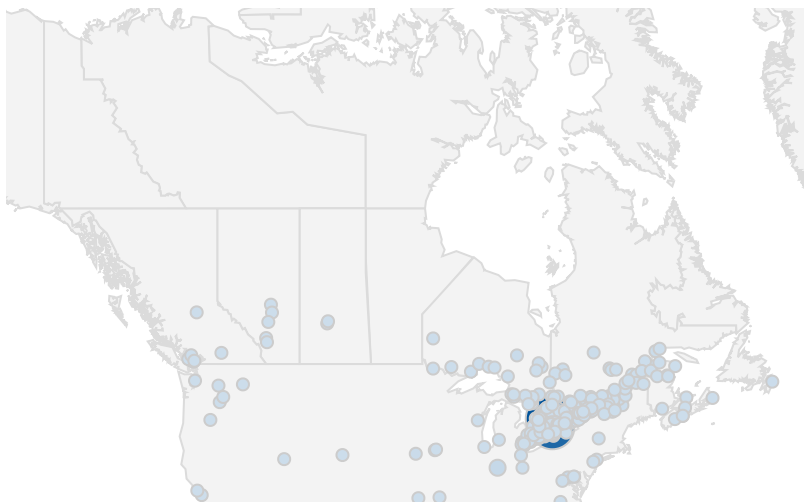

FILTER

AGE GROUP ▾

GENDER ▾

TOOL ▾

JOB SEARCH TRAFFIC BY LOCATION

	City	Users	Pageviews ▾
1.	Barrie	492	2,983
2.	Toronto	504	2,195
3.	(not set)	218	1,423
4.	Orillia	160	1,084
5.	New Tecumseth	177	1,080
6.	Collingwood	86	527
7.	Bradford West Gwilli...	42	382
8.	London	88	348
9.	Midland	62	327
10.	Innisfil	60	249
11.	Angus	36	145
12.	Port McNicoll	21	118
13.	Newmarket	29	116
14.	Penetanguishene	14	112
15.	Ottawa	20	99
16.	Springwater	6	98
17.	Mississauga	22	88
18.	Hamilton	27	78
19.	Aurora	10	69
20.	Brampton	14	66
21.	Quinte West	13	64

1 - 100 / 224 < >

1 4,278

JOB-SEEKER REFERRALS

Job Postings

6,333

Employers

1,490

Services

6

INTERACTIONS BY TOOL

8,603

INTERACTIONS BY AGE GROUP

INTERACTIONS BY GENDER

NOTE: The website data by location is data collected by Google Analytics and cannot be filtered using the age range, gender or tool filters at the top of the page.