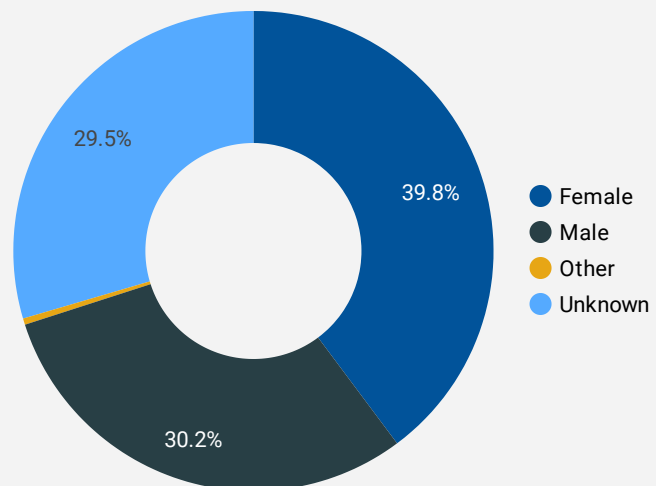

1 - 100 / 224 < >

1 4,278

JOB-SEEKER REFERRALS

Job Postings

6,333

Employers

1,490

Services

6

INTERACTIONS BY TOOL

8,603

INTERACTIONS BY AGE GROUP

INTERACTIONS BY GENDER

NOTE: The website data by location is data collected by Google Analytics and cannot be filtered using the age range, gender or tool filters at the top of the page.

Source: Job search data is collected from user interactions with the job finding tools on the workinsimcoecounty.ca website.

FILTER

AGE GROUP ▾

GENDER ▾

TOOL ▾

INTEREST BY SKILL TYPE

INTEREST BY SKILL LEVEL