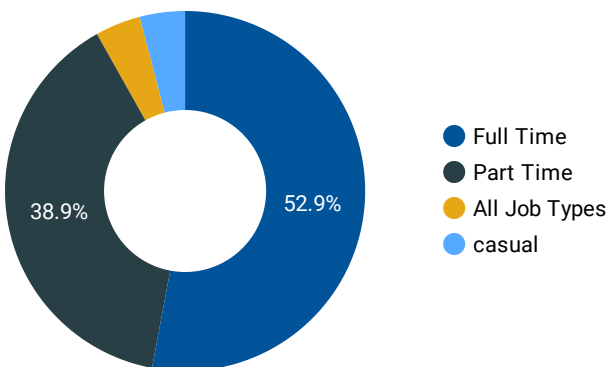

INTEREST BY JOB TYPE