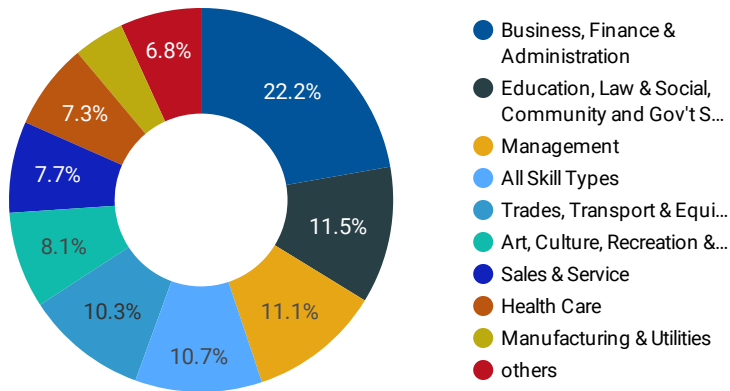

1 - 100 / 224 < >

1 4,278

JOB-SEEKER REFERRALS

Job Postings

6,333

Employers

1,490

Services

6

INTERACTIONS BY TOOL

8,603

INTERACTIONS BY AGE GROUP

INTERACTIONS BY GENDER

NOTE: The website data by location is data collected by Google Analytics and cannot be filtered using the age range, gender or tool filters at the top of the page.

Source: Job search data is collected from user interactions with the job finding tools on the workinsimcoecounty.ca website.

FILTER

AGE GROUP ▾

GENDER ▾

TOOL ▾

INTEREST BY SKILL TYPE

INTEREST BY SKILL LEVEL