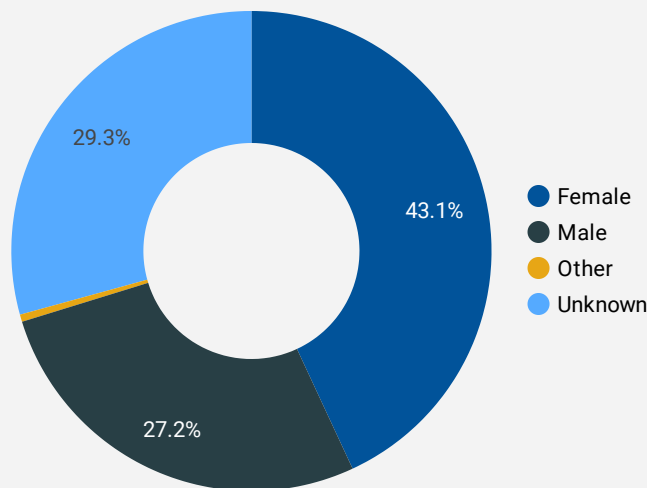

1 - 100 / 258 < >

1 5,649

NOTE: The website data by location is data collected by Google Analytics and cannot be filtered using the age range, gender or tool filters at the top of the page.

JOB-SEEKER REFERRALS

Job Postings
8,167

Employers
1,773

Services
8

INTERACTIONS BY TOOL

11,946

INTERACTIONS BY AGE GROUP

INTERACTIONS BY GENDER

Source: Job search data is collected from user interactions with the job finding tools on the workinsimcoecounty.ca website.