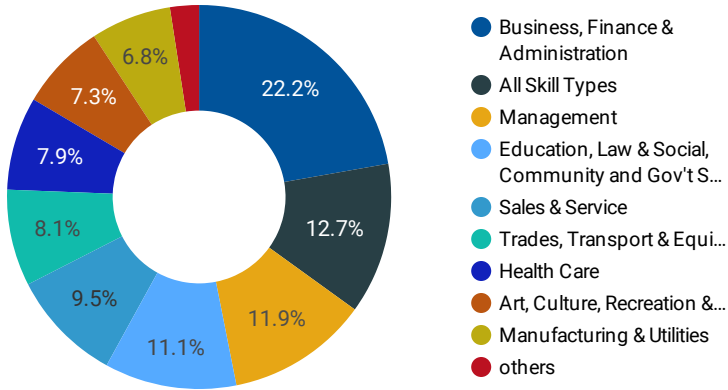

1 - 100 / 258 < >

1 5,649

NOTE: The website data by location is data collected by Google Analytics and cannot be filtered using the age range, gender or tool filters at the top of the page.

JOB-SEEKER REFERRALS

Job Postings
8,167

Employers
1,773

Services
8

INTERACTIONS BY TOOL

11,946

INTERACTIONS BY AGE GROUP

INTERACTIONS BY GENDER

Source: Job search data is collected from user interactions with the job finding tools on the workinsimcoecounty.ca website.

FILTER

AGE GROUP ▾

GENDER ▾

TOOL ▾

INTEREST BY SKILL TYPE

INTEREST BY SKILL LEVEL

INTEREST BY JOB TYPE

INTEREST BY JOB DURATION