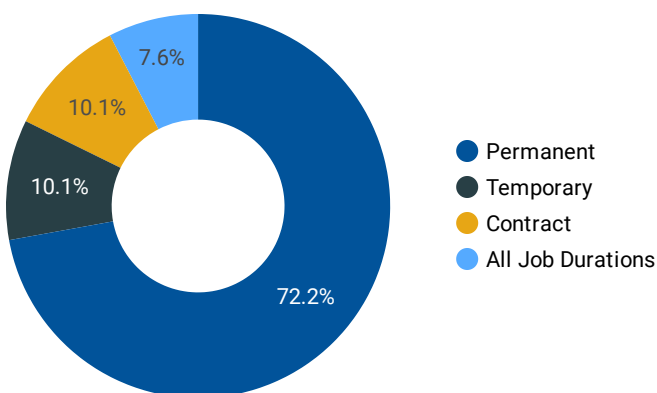

1 - 100 / 258 < >

1 5,649

NOTE: The website data by location is data collected by Google Analytics and cannot be filtered using the age range, gender or tool filters at the top of the page.

JOB-SEEKER REFERRALS

Job Postings
8,167

Employers
1,773

Services
8

INTERACTIONS BY TOOL

11,946

INTERACTIONS BY AGE GROUP

INTERACTIONS BY GENDER

Source: Job search data is collected from user interactions with the job finding tools on the workinsimcoecounty.ca website.

FILTER

AGE GROUP ▾

GENDER ▾

TOOL ▾

INTEREST BY SKILL TYPE

INTEREST BY SKILL LEVEL

INTEREST BY JOB TYPE

INTEREST BY JOB DURATION