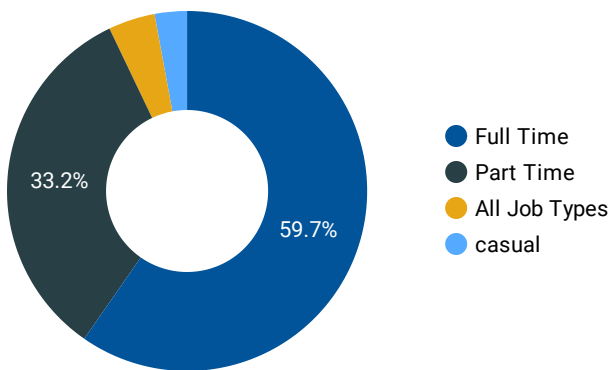

1 - 100 / 258 < >

1 5,649

NOTE: The website data by location is data collected by Google Analytics and cannot be filtered using the age range, gender or tool filters at the top of the page.

JOB-SEEKER REFERRALS

Job Postings
8,167

Employers
1,773

Services
8

INTERACTIONS BY TOOL

11,946

INTERACTIONS BY AGE GROUP

INTERACTIONS BY GENDER

Source: Job search data is collected from user interactions with the job finding tools on the workinsimcoecounty.ca website.

FILTER

AGE GROUP ▾

GENDER ▾

TOOL ▾

INTEREST BY SKILL TYPE

INTEREST BY SKILL LEVEL

INTEREST BY JOB TYPE

INTEREST BY JOB DURATION