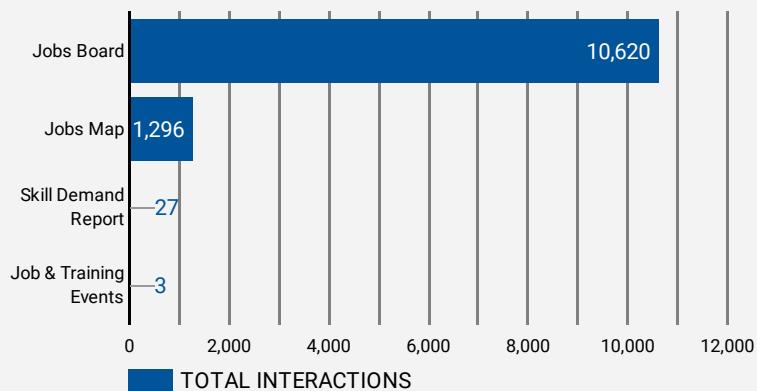

FILTER

AGE GROUP ▾

GENDER ▾

TOOL ▾

JOB SEARCH TRAFFIC BY LOCATION

	City	Users	Pageviews ▾
1.	Barrie	733	3,896
2.	Toronto	673	3,200
3.	(not set)	405	2,033
4.	Orillia	304	2,005
5.	New Tecumseth	197	1,435
6.	Collingwood	131	683
7.	London	102	557
8.	Midland	78	491
9.	Innisfil	72	338
10.	Bradford West Gwilli...	34	301
11.	Angus	46	237
12.	Ottawa	30	191
13.	Penetanguishene	43	190
14.	Newmarket	34	176
15.	Springwater	15	174
16.	Hamilton	39	164
17.	Port McNicoll	13	85
18.	Kawartha Lakes	21	83
19.	Markdale	7	79
20.	Whitchurch-Stouffville	9	74
21.	Clearview	15	69

1 - 100 / 258 < >

1 5,649

NOTE: The website data by location is data collected by Google Analytics and cannot be filtered using the age range, gender or tool filters at the top of the page.

JOB-SEEKER REFERRALS

Job Postings
8,167

Employers
1,773

Services
8

INTERACTIONS BY TOOL

11,946

INTERACTIONS BY AGE GROUP

INTERACTIONS BY GENDER

Source: Job search data is collected from user interactions with the job finding tools on the workinsimcoecounty.ca website.

FILTER

AGE GROUP ▾

GENDER ▾

TOOL ▾

INTEREST BY SKILL TYPE

INTEREST BY SKILL LEVEL

INTEREST BY JOB TYPE

INTEREST BY JOB DURATION