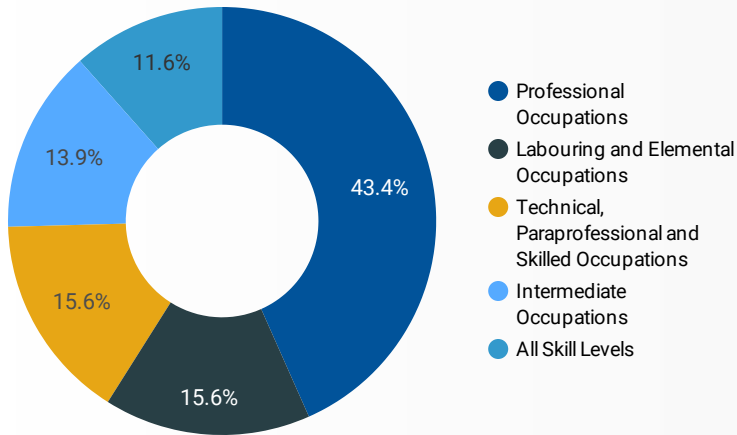

1 - 100 / 258 < >

1 5,649

NOTE: The website data by location is data collected by Google Analytics and cannot be filtered using the age range, gender or tool filters at the top of the page.

JOB-SEEKER REFERRALS

Job Postings
8,167

Employers
1,773

Services
8

INTERACTIONS BY TOOL

11,946

INTERACTIONS BY AGE GROUP

INTERACTIONS BY GENDER

Source: Job search data is collected from user interactions with the job finding tools on the workinsimcoecounty.ca website.

FILTER

AGE GROUP ▾

GENDER ▾

TOOL ▾

INTEREST BY SKILL TYPE

INTEREST BY SKILL LEVEL

INTEREST BY JOB TYPE

INTEREST BY JOB DURATION