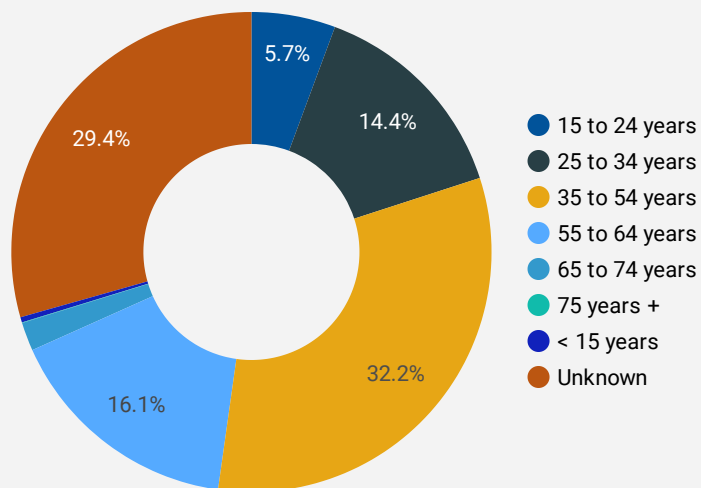

1 - 100 / 258 < >

1 5,649

NOTE: The website data by location is data collected by Google Analytics and cannot be filtered using the age range, gender or tool filters at the top of the page.

JOB-SEEKER REFERRALS

Job Postings
8,167

Employers
1,773

Services
8

INTERACTIONS BY TOOL

11,946

INTERACTIONS BY AGE GROUP

INTERACTIONS BY GENDER

Source: Job search data is collected from user interactions with the job finding tools on the workinsimcoecounty.ca website.

FILTER

AGE GROUP ▾

GENDER ▾

TOOL ▾

INTEREST BY SKILL TYPE

INTEREST BY SKILL LEVEL

INTEREST BY JOB TYPE

INTEREST BY JOB DURATION