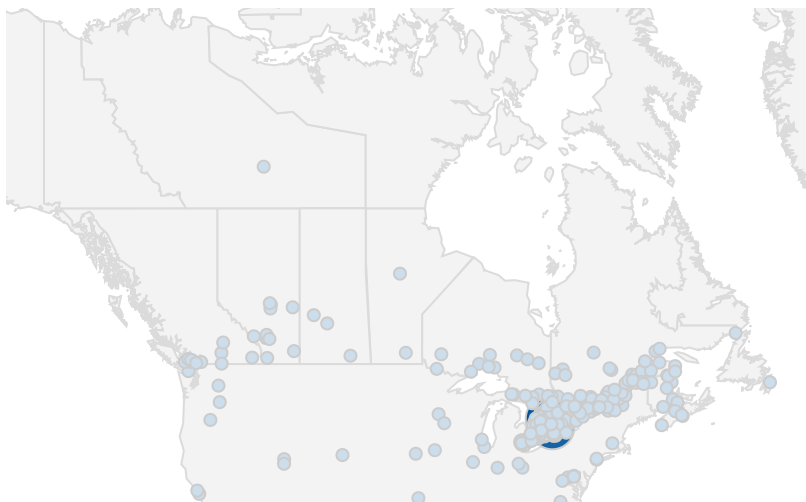

FILTER

AGE GROUP ▾

GENDER ▾

TOOL ▾

JOB SEARCH TRAFFIC BY LOCATION

	City	Users	Pageviews ▾
1.	Barrie	733	3,896
2.	Toronto	673	3,200
3.	(not set)	405	2,033
4.	Orillia	304	2,005
5.	New Tecumseth	197	1,435
6.	Collingwood	131	683
7.	London	102	557
8.	Midland	78	491
9.	Innisfil	72	338
10.	Bradford West Gwilli...	34	301
11.	Angus	46	237
12.	Ottawa	30	191
13.	Penetanguishene	43	190
14.	Newmarket	34	176
15.	Springwater	15	174
16.	Hamilton	39	164
17.	Port McNicoll	13	85
18.	Kawartha Lakes	21	83
19.	Markdale	7	79
20.	Whitchurch-Stouffville	9	74
21.	Clearview	15	69

1 - 100 / 258 < >

1 5,649

NOTE: The website data by location is data collected by Google Analytics and cannot be filtered using the age range, gender or tool filters at the top of the page.

JOB-SEEKER REFERRALS