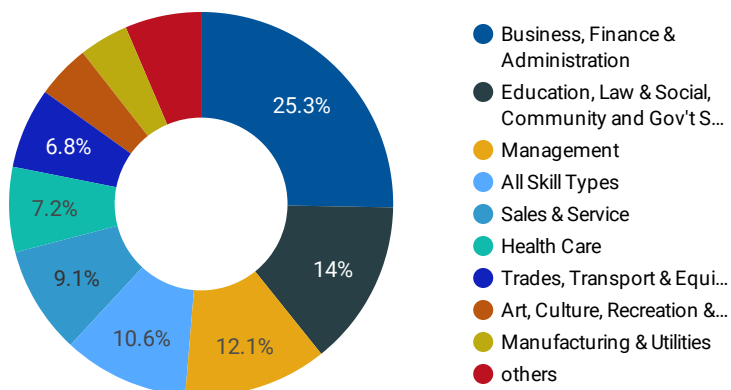

1 - 100 / 190 < >

1 4,397

JOB-SEEKER REFERRALS

Job Postings
5,860

Employers
1,749

Services
6

INTERACTIONS BY TOOL

8,318

INTERACTIONS BY AGE GROUP

INTERACTIONS BY GENDER

NOTE: The website data by location is data collected by Google Analytics and cannot be filtered using the age range, gender or tool filters at the top of the page.

Source: Job search data is collected from user interactions with the job finding tools on the workinsimcoecounty.ca website.

FILTER

AGE GROUP ▾

GENDER ▾

TOOL ▾

INTEREST BY SKILL TYPE

TOP EMPLOYERS & AGENCIES