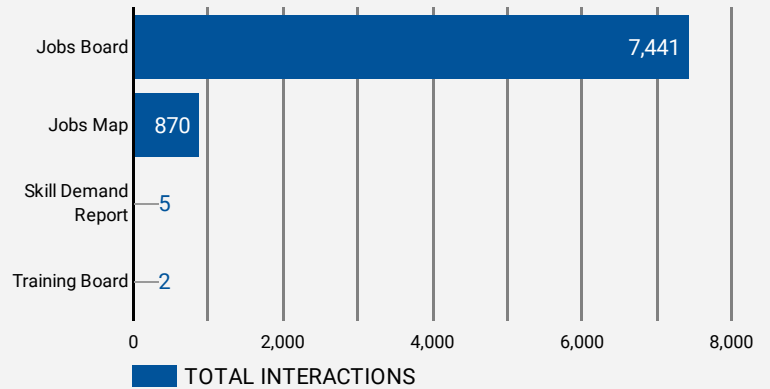

FILTER

AGE GROUP ▾

GENDER ▾

TOOL ▾

WEBSITE TRAFFIC BY LOCATION

	City	Users	Pageviews ▾
1.	Toronto	475	2,630
2.	Barrie	358	2,408
3.	(not set)	373	1,108
4.	Orillia	83	1,081
5.	New Tecumseth	113	793
6.	Bradford West Gwilli...	42	413
7.	Ottawa	14	353
8.	Newmarket	50	326
9.	Collingwood	51	274
10.	Innisfil	39	271
11.	Midland	35	210
12.	North Bay	3	151
13.	Angus	18	148
14.	Hamilton	17	138
15.	Montreal	17	68
16.	Kitchener	19	68
17.	Mississauga	20	66
18.	Haliburton	8	65
19.	Greater Sudbury	9	59
20.	Gravenhurst	6	58
21.	Port McNicoll	10	57

1 - 100 / 190 < >

1 4,397

JOB-SEEKER REFERRALS

Job Postings
5,860

Employers
1,749

Services
6

INTERACTIONS BY TOOL

8,318

INTERACTIONS BY AGE GROUP

INTERACTIONS BY GENDER

NOTE: The website data by location is data collected by Google Analytics and cannot be filtered using the age range, gender or tool filters at the top of the page.