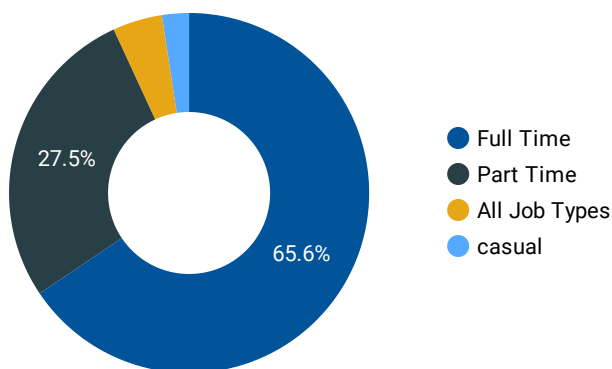

1 - 50 / 1748 < >

INTEREST BY SKILL LEVEL

TOP OCCUPATIONS

4-DIGIT NOC CODES	POSTINGS ▾
Administrative assistants	324
Retail salespersons	223
Other customer and information services represen...	179
Receptionists	159
General office support workers	133
Cooks	109
Material handlers	108
Home support workers housekeepers and related ...	100
Delivery and courier service drivers	88
Food counter attendants kitchen helpers and rela...	86
Light duty cleaners	84
Administrative officers	82
Social and community service workers	80
Data entry clerks	69

1 - 50 / 249 < >

INTEREST BY JOB TYPE

INTEREST BY JOB DURATION