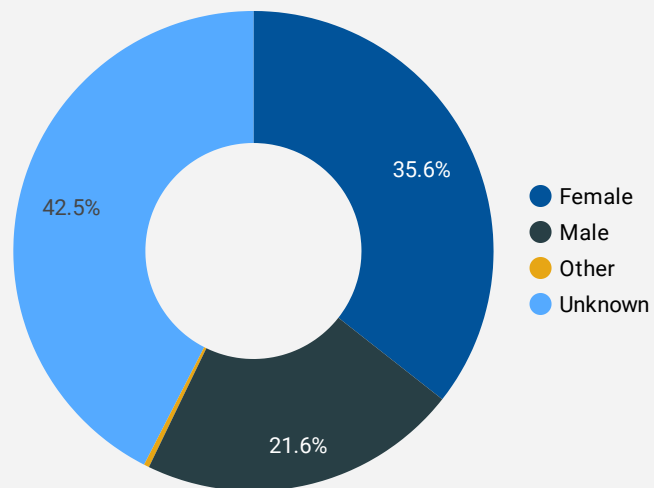

FILTER

AGE GROUP ▾

GENDER ▾

TOOL ▾

WEBSITE TRAFFIC BY LOCATION

	City	Users	Pageviews ▾
1.	Toronto	475	2,630
2.	Barrie	358	2,408
3.	(not set)	373	1,108
4.	Orillia	83	1,081
5.	New Tecumseth	113	793
6.	Bradford West Gwilli...	42	413
7.	Ottawa	14	353
8.	Newmarket	50	326
9.	Collingwood	51	274
10.	Innisfil	39	271
11.	Midland	35	210
12.	North Bay	3	151
13.	Angus	18	148
14.	Hamilton	17	138
15.	Montreal	17	68
16.	Kitchener	19	68
17.	Mississauga	20	66
18.	Haliburton	8	65
19.	Greater Sudbury	9	59
20.	Gravenhurst	6	58
21.	Port McNicoll	10	57

1 - 100 / 190 < >

1 4,397

JOB-SEEKER REFERRALS

Job Postings
5,860

Employers
1,749

Services
6

INTERACTIONS BY TOOL

8,318

INTERACTIONS BY AGE GROUP

INTERACTIONS BY GENDER

NOTE: The website data by location is data collected by Google Analytics and cannot be filtered using the age range, gender or tool filters at the top of the page.