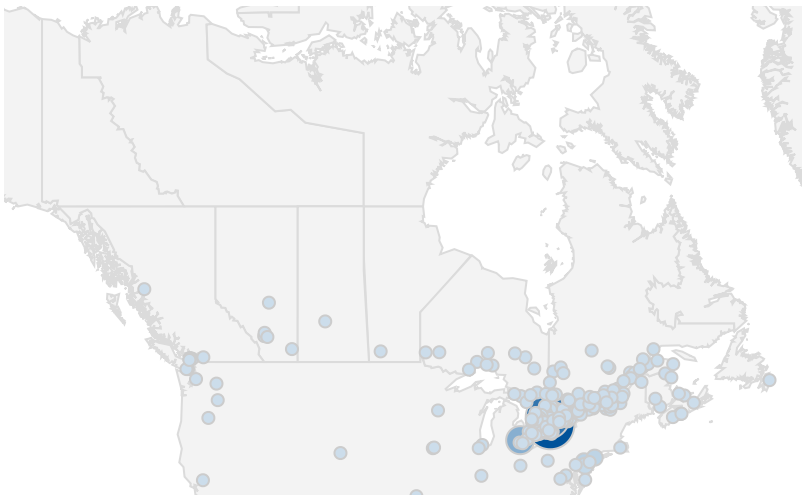

FILTER

AGE GROUP ▾

GENDER ▾

TOOL ▾

WEBSITE TRAFFIC BY LOCATION

	City	Users	Pageviews ▾
1.	Toronto	475	2,630
2.	Barrie	358	2,408
3.	(not set)	373	1,108
4.	Orillia	83	1,081
5.	New Tecumseth	113	793
6.	Bradford West Gwilli...	42	413
7.	Ottawa	14	353
8.	Newmarket	50	326
9.	Collingwood	51	274
10.	Innisfil	39	271
11.	Midland	35	210
12.	North Bay	3	151
13.	Angus	18	148
14.	Hamilton	17	138
15.	Montreal	17	68
16.	Kitchener	19	68
17.	Mississauga	20	66
18.	Haliburton	8	65
19.	Greater Sudbury	9	59
20.	Gravenhurst	6	58
21.	Port McNicoll	10	57

1 - 100 / 190 < >

1 4,397

JOB-SEEKER REFERRALS

Job Postings
5,860

Employers
1,749

Services
6

INTERACTIONS BY TOOL

8,318

INTERACTIONS BY AGE GROUP

INTERACTIONS BY GENDER

NOTE: The website data by location is data collected by Google Analytics and cannot be filtered using the age range, gender or tool filters at the top of the page.