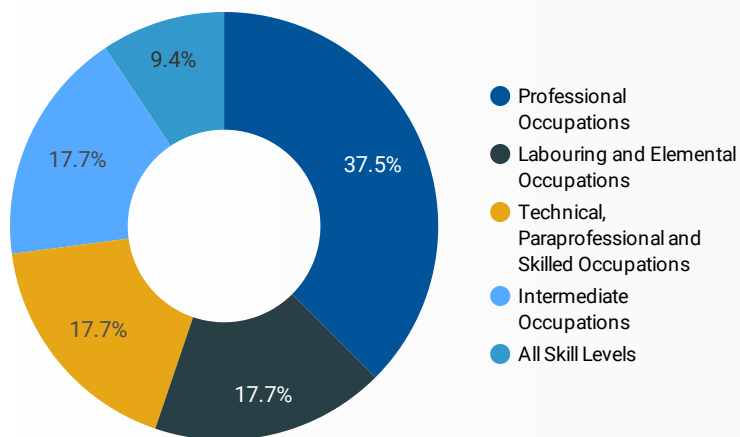

INTEREST BY SKILL LEVEL