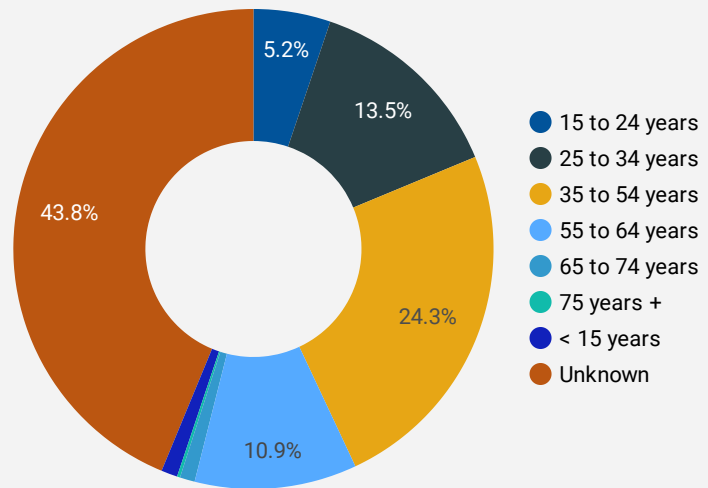

FILTER

AGE GROUP ▾

GENDER ▾

TOOL ▾

WEBSITE TRAFFIC BY LOCATION

	City	Users	Pageviews ▾
1.	Toronto	475	2,630
2.	Barrie	358	2,408
3.	(not set)	373	1,108
4.	Orillia	83	1,081
5.	New Tecumseth	113	793
6.	Bradford West Gwilli...	42	413
7.	Ottawa	14	353
8.	Newmarket	50	326
9.	Collingwood	51	274
10.	Innisfil	39	271
11.	Midland	35	210
12.	North Bay	3	151
13.	Angus	18	148
14.	Hamilton	17	138
15.	Montreal	17	68
16.	Kitchener	19	68
17.	Mississauga	20	66
18.	Haliburton	8	65
19.	Greater Sudbury	9	59
20.	Gravenhurst	6	58
21.	Port McNicoll	10	57

1 - 100 / 190 < >

1 4,397

JOB-SEEKER REFERRALS

Job Postings
5,860

Employers
1,749

Services
6

INTERACTIONS BY TOOL

8,318

INTERACTIONS BY AGE GROUP

INTERACTIONS BY GENDER

NOTE: The website data by location is data collected by Google Analytics and cannot be filtered using the age range, gender or tool filters at the top of the page.