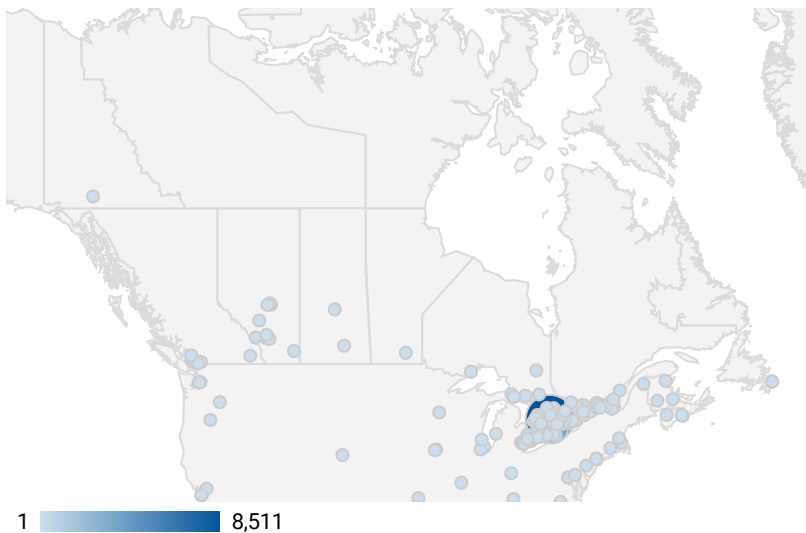

FILTER

AGE GROUP ▾

GENDER ▾

TOOL ▾

WEBSITE TRAFFIC BY LOCATION

	City	Users	Pageviews ▾
1.	Barrie	1,151	5,780
2.	(not set)	318	2,145
3.	Toronto	476	1,889
4.	New Tecumseth	355	1,813
5.	Orillia	153	1,314
6.	Newmarket	273	1,153
7.	Midland	72	1,094
8.	Collingwood	188	851
9.	Brampton	162	517
10.	Aurora	77	361
11.	Bradford West Gwilli...	61	281
12.	Mississauga	42	262
13.	Vaughan	68	241
14.	Ottawa	30	224
15.	Innisfil	62	208
16.	Hamilton	71	205
17.	Georgina	51	180
18.	Kawartha Lakes	43	170
19.	London	36	156
20.	Orangeville	52	137
21.	Whitchurch-Stouffville	29	115

1 - 100 / 172 < >

JOB-SEEKER REFERRALS

Job Postings
8,688

Employers
1,761

Services
23

INTERACTIONS BY TOOL

12,683

INTERACTIONS BY AGE GROUP

INTERACTIONS BY GENDER

NOTE: The website data by location is data collected by Google Analytics and cannot be filtered using the age range, gender or tool filters at the top of the page.

Source: Job search data is collected from user interactions with the job finding tools on the workinsimcoecounty.ca website.