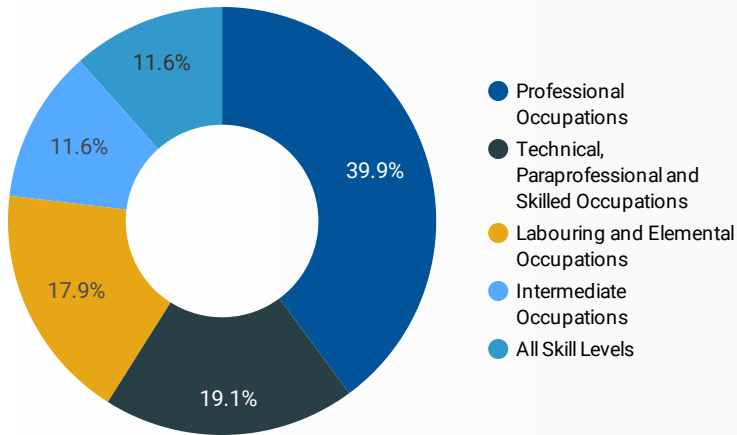

1 - 100 / 172 < >

JOB-SEEKER REFERRALS

Job Postings
8,688

Employers
1,761

Services
23

INTERACTIONS BY TOOL

12,683

INTERACTIONS BY AGE GROUP

INTERACTIONS BY GENDER

NOTE: The website data by location is data collected by Google Analytics and cannot be filtered using the age range, gender or tool filters at the top of the page.

Source: Job search data is collected from user interactions with the job finding tools on the workinsimcoecounty.ca website.

FILTER

AGE GROUP ▾

GENDER ▾

TOOL ▾

INTEREST BY SKILL TYPE

INTEREST BY SKILL LEVEL

INTEREST BY JOB TYPE

INTEREST BY JOB DURATION