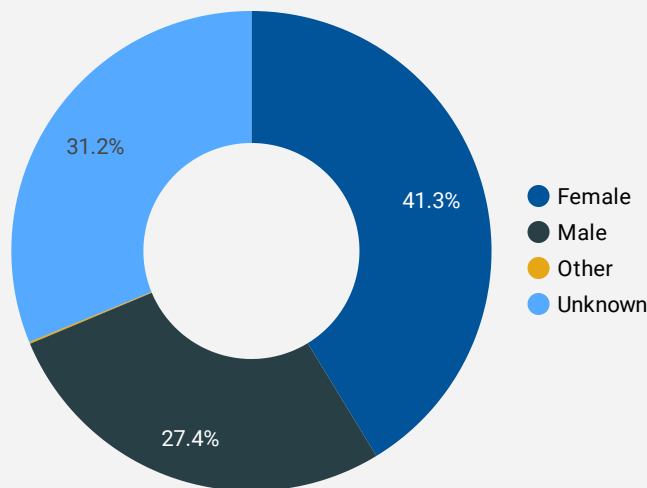

FILTER

AGE GROUP ▾

GENDER ▾

TOOL ▾

WEBSITE TRAFFIC BY LOCATION

	City	Users	Pageviews ▾
1.	Barrie	1,151	5,780
2.	(not set)	318	2,145
3.	Toronto	476	1,889
4.	New Tecumseth	355	1,813
5.	Orillia	153	1,314
6.	Newmarket	273	1,153
7.	Midland	72	1,094
8.	Collingwood	188	851
9.	Brampton	162	517
10.	Aurora	77	361
11.	Bradford West Gwilli...	61	281
12.	Mississauga	42	262
13.	Vaughan	68	241
14.	Ottawa	30	224
15.	Innisfil	62	208
16.	Hamilton	71	205
17.	Georgina	51	180
18.	Kawartha Lakes	43	170
19.	London	36	156
20.	Orangeville	52	137
21.	Whitchurch-Stouffville	29	115

1 - 100 / 172 < >

JOB-SEEKER REFERRALS

Job Postings
8,688

Employers
1,761

Services
23

INTERACTIONS BY TOOL

12,683

INTERACTIONS BY AGE GROUP

INTERACTIONS BY GENDER

NOTE: The website data by location is data collected by Google Analytics and cannot be filtered using the age range, gender or tool filters at the top of the page.

Source: Job search data is collected from user interactions with the job finding tools on the workinsimcoecounty.ca website.