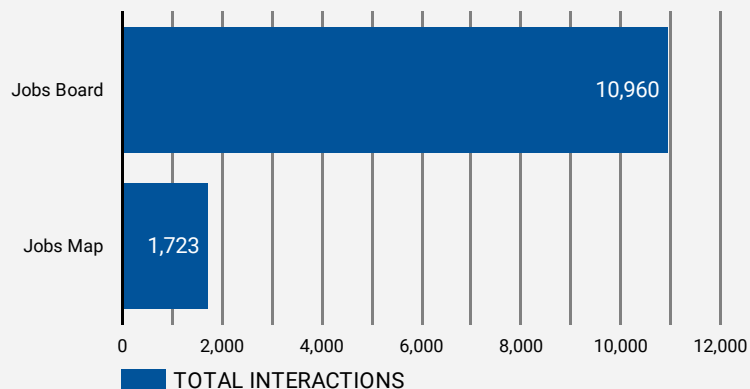

FILTER

AGE GROUP ▾

GENDER ▾

TOOL ▾

WEBSITE TRAFFIC BY LOCATION

	City	Users	Pageviews ▾
1.	Barrie	1,151	5,780
2.	(not set)	318	2,145
3.	Toronto	476	1,889
4.	New Tecumseth	355	1,813
5.	Orillia	153	1,314
6.	Newmarket	273	1,153
7.	Midland	72	1,094
8.	Collingwood	188	851
9.	Brampton	162	517
10.	Aurora	77	361
11.	Bradford West Gwilli...	61	281
12.	Mississauga	42	262
13.	Vaughan	68	241
14.	Ottawa	30	224
15.	Innisfil	62	208
16.	Hamilton	71	205
17.	Georgina	51	180
18.	Kawartha Lakes	43	170
19.	London	36	156
20.	Orangeville	52	137
21.	Whitchurch-Stouffville	29	115

1 - 100 / 172 < >

JOB-SEEKER REFERRALS

Job Postings
8,688

Employers
1,761

Services
23

INTERACTIONS BY TOOL

12,683

INTERACTIONS BY AGE GROUP

INTERACTIONS BY GENDER

NOTE: The website data by location is data collected by Google Analytics and cannot be filtered using the age range, gender or tool filters at the top of the page.

Source: Job search data is collected from user interactions with the job finding tools on the workinsimcoecounty.ca website.