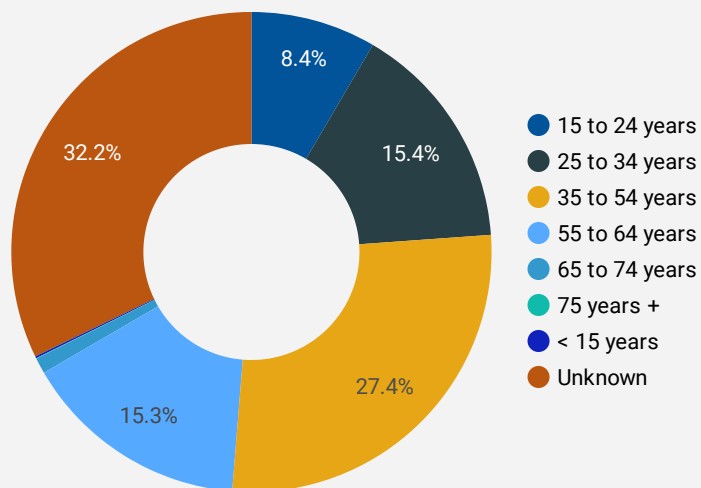

FILTER

AGE GROUP ▾

GENDER ▾

TOOL ▾

WEBSITE TRAFFIC BY LOCATION

	City	Users	Pageviews ▾
1.	Barrie	1,151	5,780
2.	(not set)	318	2,145
3.	Toronto	476	1,889
4.	New Tecumseth	355	1,813
5.	Orillia	153	1,314
6.	Newmarket	273	1,153
7.	Midland	72	1,094
8.	Collingwood	188	851
9.	Brampton	162	517
10.	Aurora	77	361
11.	Bradford West Gwilli...	61	281
12.	Mississauga	42	262
13.	Vaughan	68	241
14.	Ottawa	30	224
15.	Innisfil	62	208
16.	Hamilton	71	205
17.	Georgina	51	180
18.	Kawartha Lakes	43	170
19.	London	36	156
20.	Orangeville	52	137
21.	Whitchurch-Stouffville	29	115

1 - 100 / 172 < >

JOB-SEEKER REFERRALS

Job Postings
8,688

Employers
1,761

Services
23

INTERACTIONS BY TOOL

12,683

INTERACTIONS BY AGE GROUP

INTERACTIONS BY GENDER

NOTE: The website data by location is data collected by Google Analytics and cannot be filtered using the age range, gender or tool filters at the top of the page.

Source: Job search data is collected from user interactions with the job finding tools on the workinsimcoecounty.ca website.