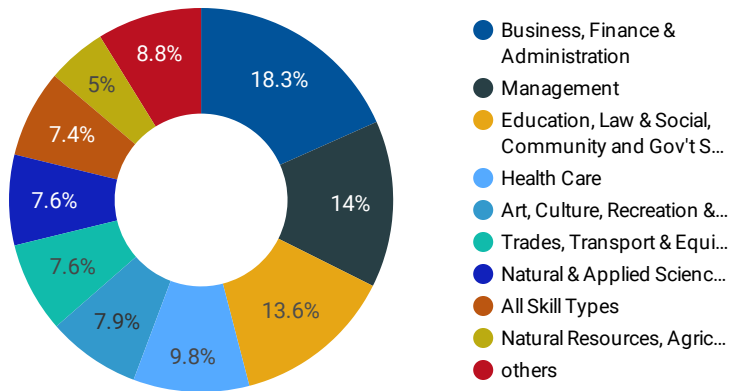

1 - 100 / 172 < >

JOB-SEEKER REFERRALS

Job Postings
8,688

Employers
1,761

Services
23

INTERACTIONS BY TOOL

12,683

INTERACTIONS BY AGE GROUP

INTERACTIONS BY GENDER

NOTE: The website data by location is data collected by Google Analytics and cannot be filtered using the age range, gender or tool filters at the top of the page.

Source: Job search data is collected from user interactions with the job finding tools on the workinsimcoecounty.ca website.

FILTER

AGE GROUP ▾

GENDER ▾

TOOL ▾

INTEREST BY SKILL TYPE

INTEREST BY SKILL LEVEL

INTEREST BY JOB TYPE

INTEREST BY JOB DURATION