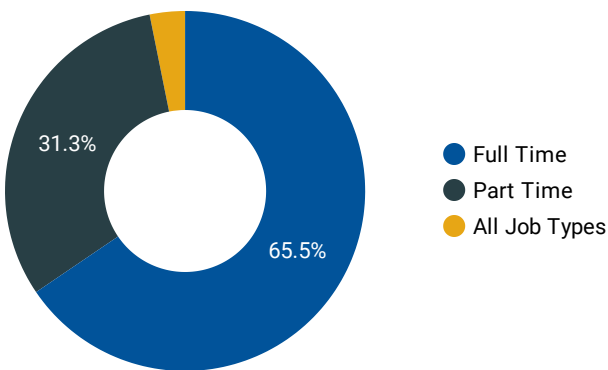

1 - 100 / 172 < >

JOB-SEEKER REFERRALS

Job Postings
8,688

Employers
1,761

Services
23

INTERACTIONS BY TOOL

12,683

INTERACTIONS BY AGE GROUP

INTERACTIONS BY GENDER

NOTE: The website data by location is data collected by Google Analytics and cannot be filtered using the age range, gender or tool filters at the top of the page.

Source: Job search data is collected from user interactions with the job finding tools on the workinsimcoecounty.ca website.

FILTER

AGE GROUP ▾

GENDER ▾

TOOL ▾

INTEREST BY SKILL TYPE

INTEREST BY SKILL LEVEL

INTEREST BY JOB TYPE

INTEREST BY JOB DURATION