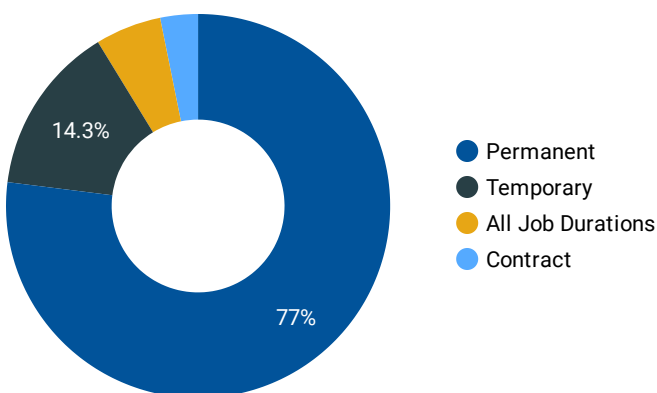

1 - 100 / 172 < >

JOB-SEEKER REFERRALS

Job Postings
8,688

Employers
1,761

Services
23

INTERACTIONS BY TOOL

12,683

INTERACTIONS BY AGE GROUP

INTERACTIONS BY GENDER

NOTE: The website data by location is data collected by Google Analytics and cannot be filtered using the age range, gender or tool filters at the top of the page.

Source: Job search data is collected from user interactions with the job finding tools on the workinsimcoecounty.ca website.

FILTER

AGE GROUP ▾

GENDER ▾

TOOL ▾

INTEREST BY SKILL TYPE

INTEREST BY SKILL LEVEL

INTEREST BY JOB TYPE

INTEREST BY JOB DURATION