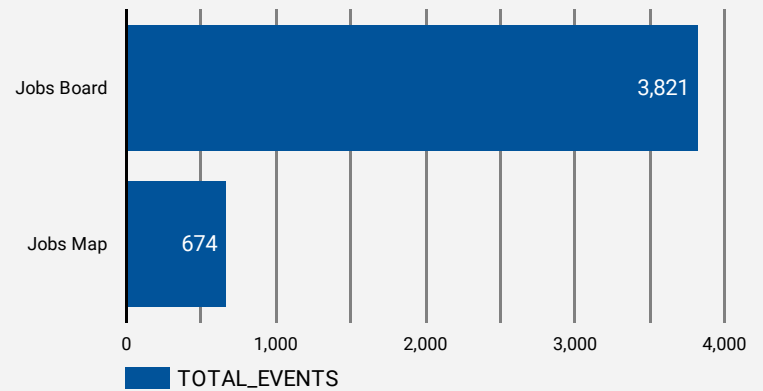

## WEBSITE TRAFFIC BY LOCATION

	City	Users	Pageviews ▾
1.	Barrie	211	1,723
2.	New Tecumseth	99	896
3.	(not set)	116	856
4.	Orillia	67	574
5.	Toronto	88	522
6.	Brampton	49	331
7.	Collingwood	39	328
8.	Newmarket	19	245
9.	Ottawa	9	163
10.	Hamilton	24	147
11.	Vaughan	12	116
12.	Caledon	9	105
13.	London	6	79
14.	Kawartha Lakes	12	75
15.	Lincoln	1	66
16.	Midhurst	3	66
17.	Midland	7	57
18.	Innisfil	8	48
19.	Whitchurch-Stouffville	5	37
20.	Oshawa	2	37
21.	Creemore	5	35

1 - 95 / 95 < >

**JOB-SEEKER REFERRALS** Job Postings: 3,540 | Employers: 1,295 | Services: 28

## INTERACTIONS BY TOOL

4,495