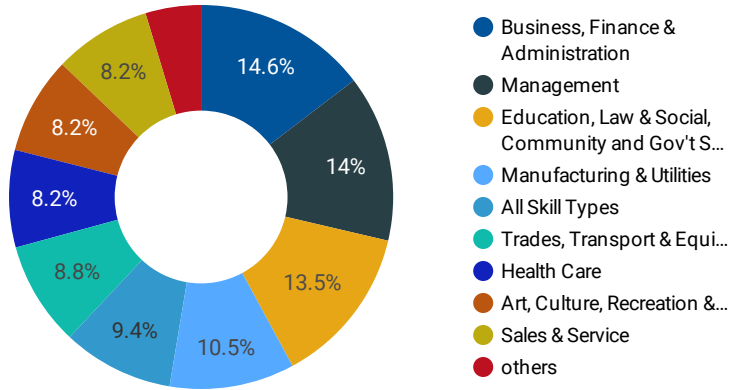

FILTER

AGE GROUP ▾

GENDER ▾

TOOL ▾

INTEREST BY SKILL TYPE