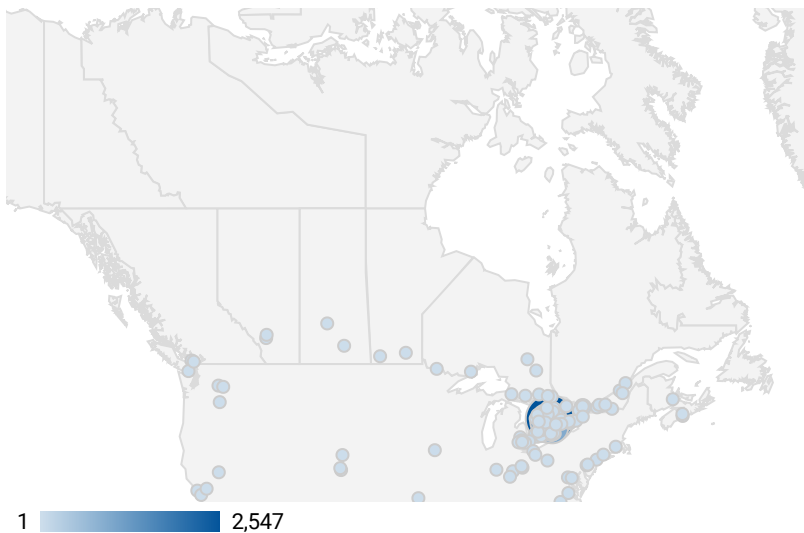

FILTER

AGE GROUP ▾

GENDER ▾

TOOL ▾

WEBSITE TRAFFIC BY LOCATION

	City	Users	Pageviews ▾
1.	Barrie	211	1,723
2.	New Tecumseth	99	896
3.	(not set)	116	856
4.	Orillia	67	574
5.	Toronto	88	522
6.	Brampton	49	331
7.	Collingwood	39	328
8.	Newmarket	19	245
9.	Ottawa	9	163
10.	Hamilton	24	147
11.	Vaughan	12	116
12.	Caledon	9	105
13.	London	6	79
14.	Kawartha Lakes	12	75
15.	Lincoln	1	66
16.	Midhurst	3	66
17.	Midland	7	57
18.	Innisfil	8	48
19.	Whitchurch-Stouffville	5	37
20.	Oshawa	2	37
21.	Creemore	5	35

1 - 95 / 95 < >

JOB-SEEKER REFERRALS Job Postings: 3,540 | Employers: 1,295 | Services: 28