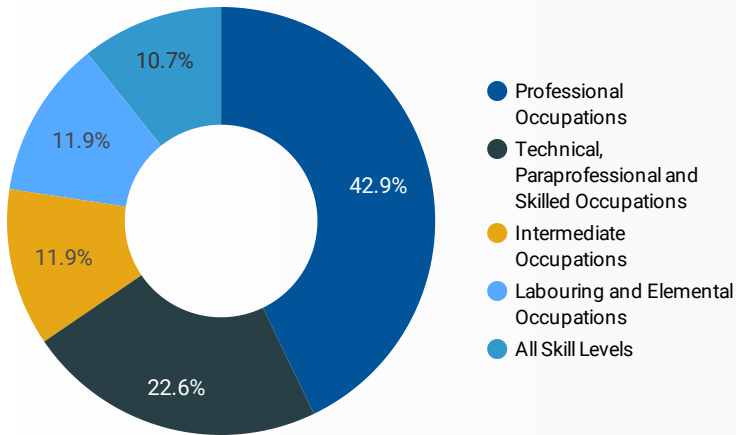

## INTERACTIONS BY AGE GROUP

## INTERACTIONS BY GENDER

**NOTE:** The website data by location is data collected by Google Analytics and cannot be filtered using the age range, gender or tool filters at the top of the page.

**Source:** Job search data is collected from user interactions with the job finding tools on the [workinsimcoecounty.ca](http://workinsimcoecounty.ca) website.

**FILTER**

**AGE GROUP** ▾

**GENDER** ▾

**TOOL** ▾

**INTEREST BY SKILL TYPE**

**TOP EMPLOYERS & AGENCIES**

EMPLOYER	POSTINGS ▾
Kijiji Jobs	74
Simcoe County District School Board	63
Amazon	42
Orillia Soldiers' Memorial Hospital	40
Randstad Canada	31
Tracks	30
County of Simcoe	29
Royal Victoria Regional Health Centre	28
Napoleon Products	21
City of Barrie	21
Randstad	21
TalentWorld	20
TEESHA INC.	18
Friday Harbour Resort	17
Ministry of the Solicitor General	16

**INTEREST BY SKILL LEVEL**

**TOP OCCUPATIONS**

4-DIGIT NOC CODES	POSTINGS ▾
Administrative assistants	150
Material handlers	116
Retail salespersons	110
Other customer and information services represen...	99
Receptionists	68
Home support workers, housekeepers and related ...	59
Delivery and courier service drivers	58
General office support workers	49
Food and beverage servers	48
Cooks	48
Cashiers	43
Light duty cleaners	36
Retail and wholesale trade managers	32
Data entry clerks	29
Administrative officers	28