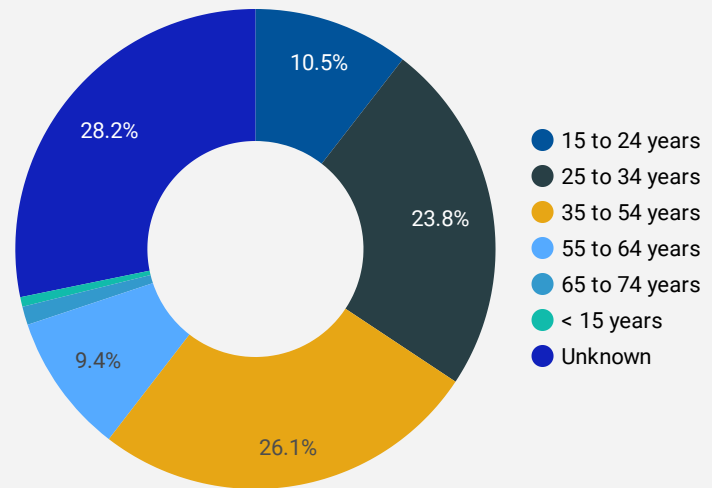

1 - 95 / 95 < >

**JOB-SEEKER REFERRALS** Job Postings: 3,540 | Employers: 1,295 | Services: 28

## INTERACTIONS BY TOOL

4,495

## INTERACTIONS BY AGE GROUP