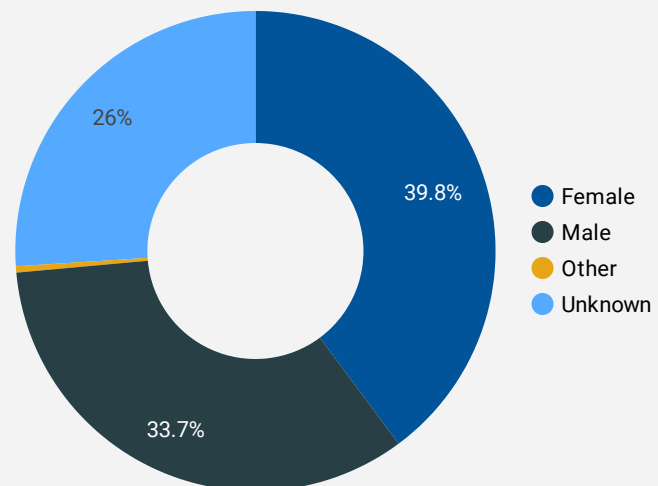

INTERACTIONS BY GENDER

NOTE: The website data by location is data collected by Google Analytics and cannot be filtered using the age range, gender or tool filters at the top of the page.

Source: Job search data is collected from user interactions with the job finding tools on the workinsimcoecounty.ca website.