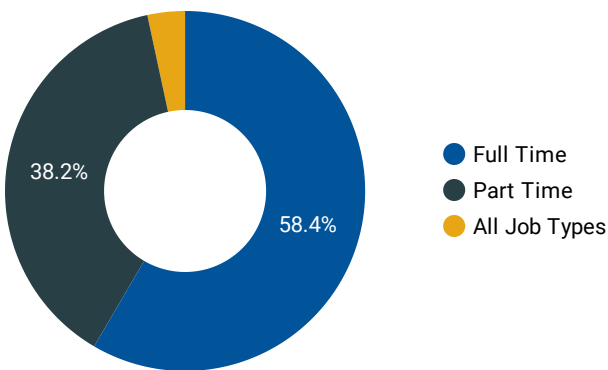

INTEREST BY JOB TYPE